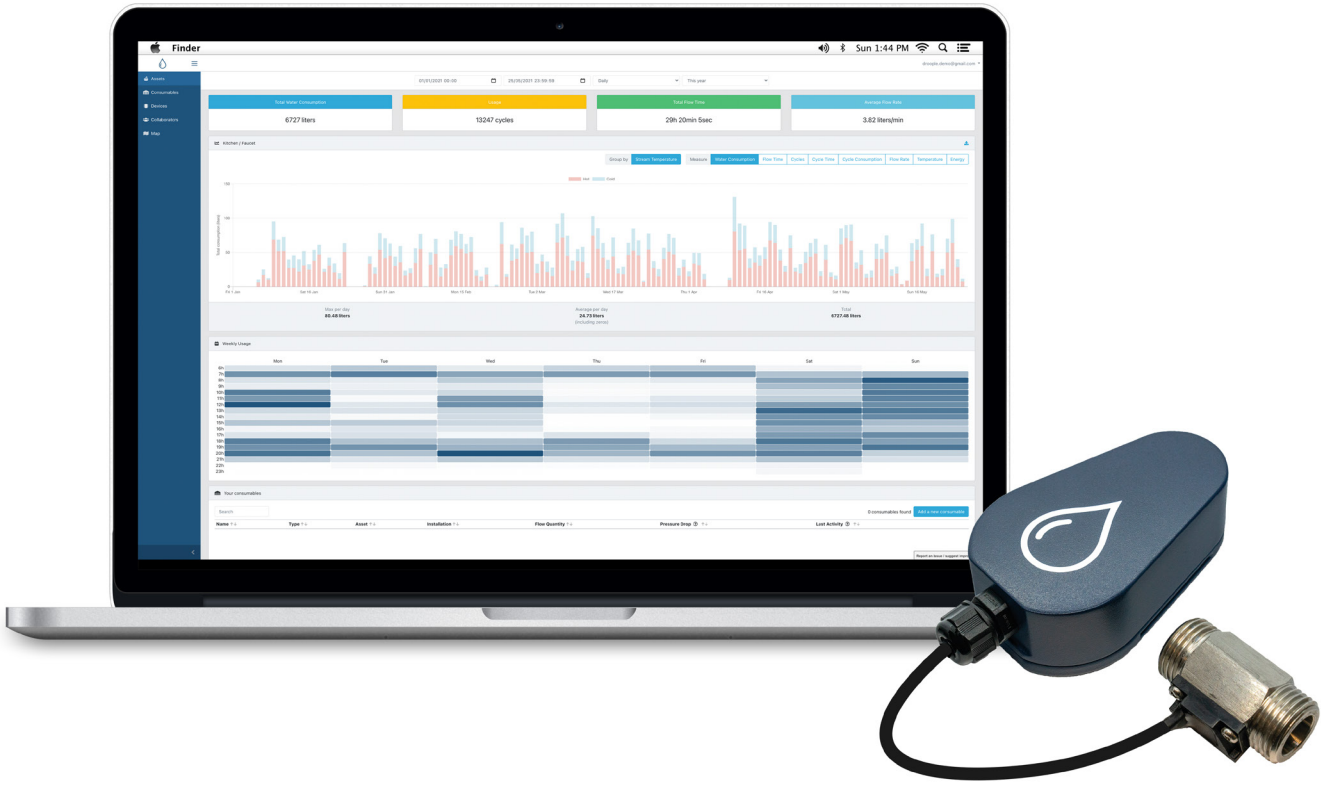

CONNECT TO THE INTERNET OF WATER

MAKE DATA ACCELERATE YOUR OPERATIONS

Today's smart IoT technologies offer you innovative turn-key solutions to leverage invaluable data insights and meet your key success requirements of today and your tomorrow.

All at your fingertips, you can decentralize water monitoring with our Swiss IoT Water Management Solutions!

ENABLE FULLY TRANSPARENT
BUSINESS MODELS

ESTABLISH LEAN OPERATIONS
WHILE REDUCING COSTS

ACHIEVE YOUR SUSTAINABILITY
TARGETS

EXCEL YOUR SERVICE MAINTENANCE WITH YOUR CUSTOMIZED DASHBOARDS

Access remote, **real-time** insights for your client’s maintenance. Go beyond the meter with **planned interventions** to maximize asset lifespan.

- ◊ Asset health monitoring & notifications
- ◊ 24/7 system network
- ◊ Automated consumable surveillance
- ◊ Water and energy analytics and recommendations to adapt over time

SMART SOLUTIONS

Droople's Smart Water Monitoring Solutions enable you to offer world-class service levels to your customers. Our evolutive, customizable solutions are designed to maximize your equipment lifespan, reduce your operational costs, and save water and energy!