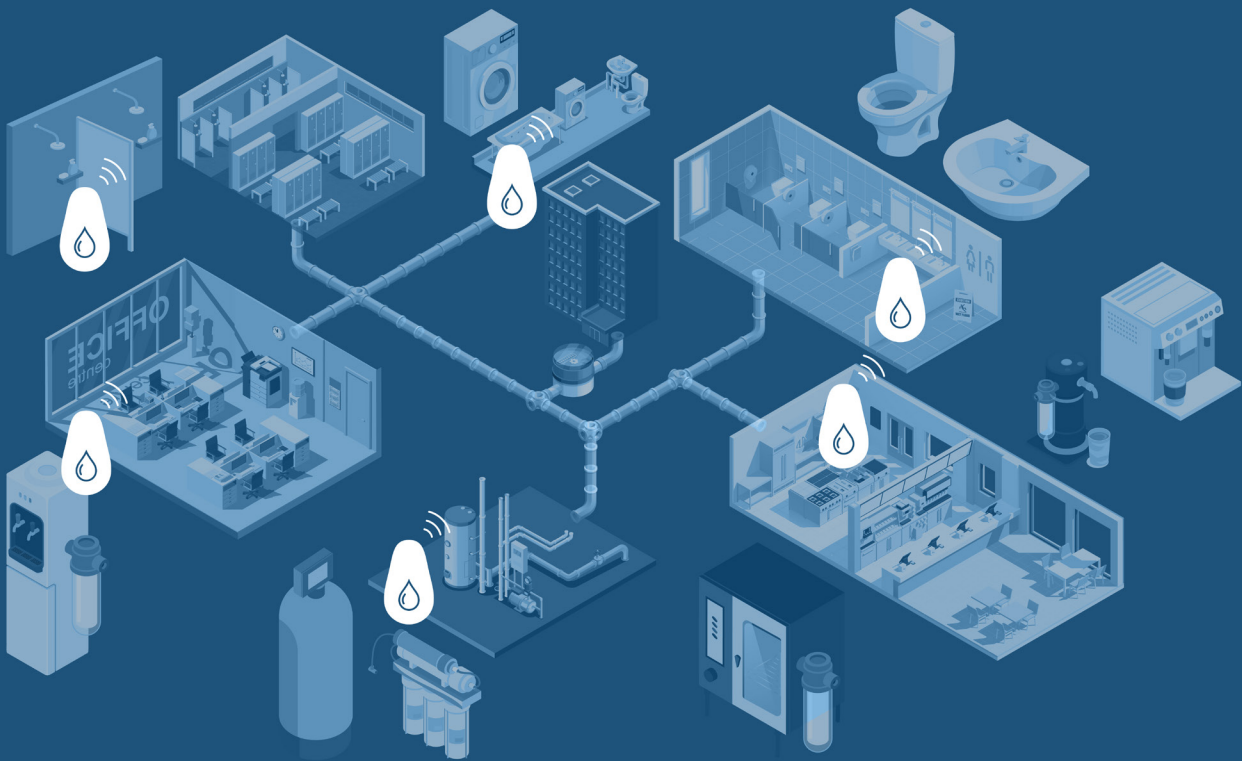

We give people and businesses worldwide insights and tools to improve the way they use water to ensure a sustainable future for humanity.

droople

SMART WATER MONITORING SOLUTIONS

CONNECT TO THE INTERNET OF WATER	3
Water Intelligence Platform	5
SMART SOLUTIONS	6
◊ Water Asset Management	8
◊ Property Management	9
◊ Audit, Consulting & Education	10
ABOUT US	11

CONNECT TO THE INTERNET OF WATER

MAKE DATA ACCELERATE YOUR OPERATIONS

Today's smart IoT technologies offer you innovative turn-key solutions to leverage invaluable data insights and meet your key success requirements of today and your tomorrow.

All at your fingertips, you can decentralize water monitoring with our Swiss IoT Water Management Solutions!

ENABLE FULLY TRANSPARENT
BUSINESS MODELS

ESTABLISH LEAN OPERATIONS
WHILE REDUCING COSTS

ACHIEVE YOUR SUSTAINABILITY
TARGETS