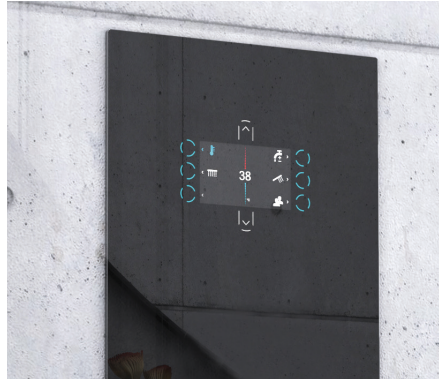

INSENS
EXPERIENCE THE LUXURY
OF ENHANCED WELL-BEING

INSENS

Activating your senses

INSENS, the first electronic mixer for an eco-friendly shower

INSENS exclusive, patented technology gives you hot water right from the start. Cold water is recovered before it comes out the showerhead and mixed without heating to give you the temperature you like and a feeling of unique well-being, without any waste.

The ShowerPad, a touch-operated, intuitive interface with proximity sensors

All the features are operated by watertight touch-sensitive buttons. A 5-inch LCD screen displays the settings, which can be adjusted to your preferences. When you step away from the shower, water flow is reduced or stops, helping you cut your consumption by up to 70% without even realizing it.

The Hydrobox smart control

This is the brain behind INSENS technology, controlling water flow and temperature. Its compact design means it can be recessed into the wall, fitted directly within the shower system, under the bathtub or housed within its own box.