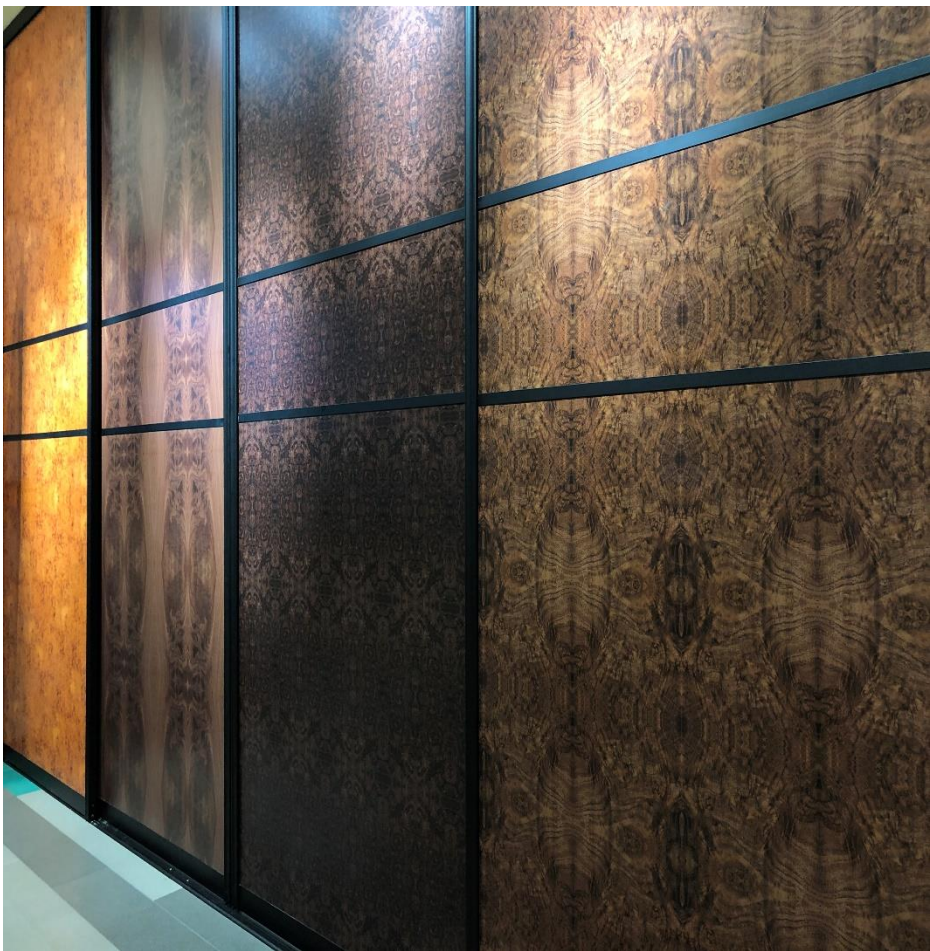

## ■ 产品介绍/ Unique Property

UV Print  
UV 打印

UV Coated  
UV 滚涂

Note: UV coated can be divided into solid color / semi-transparent ; Solid colors separate matte and glossy.

备注：UV滚涂分纯色和半透明；纯色分哑光和亮光。