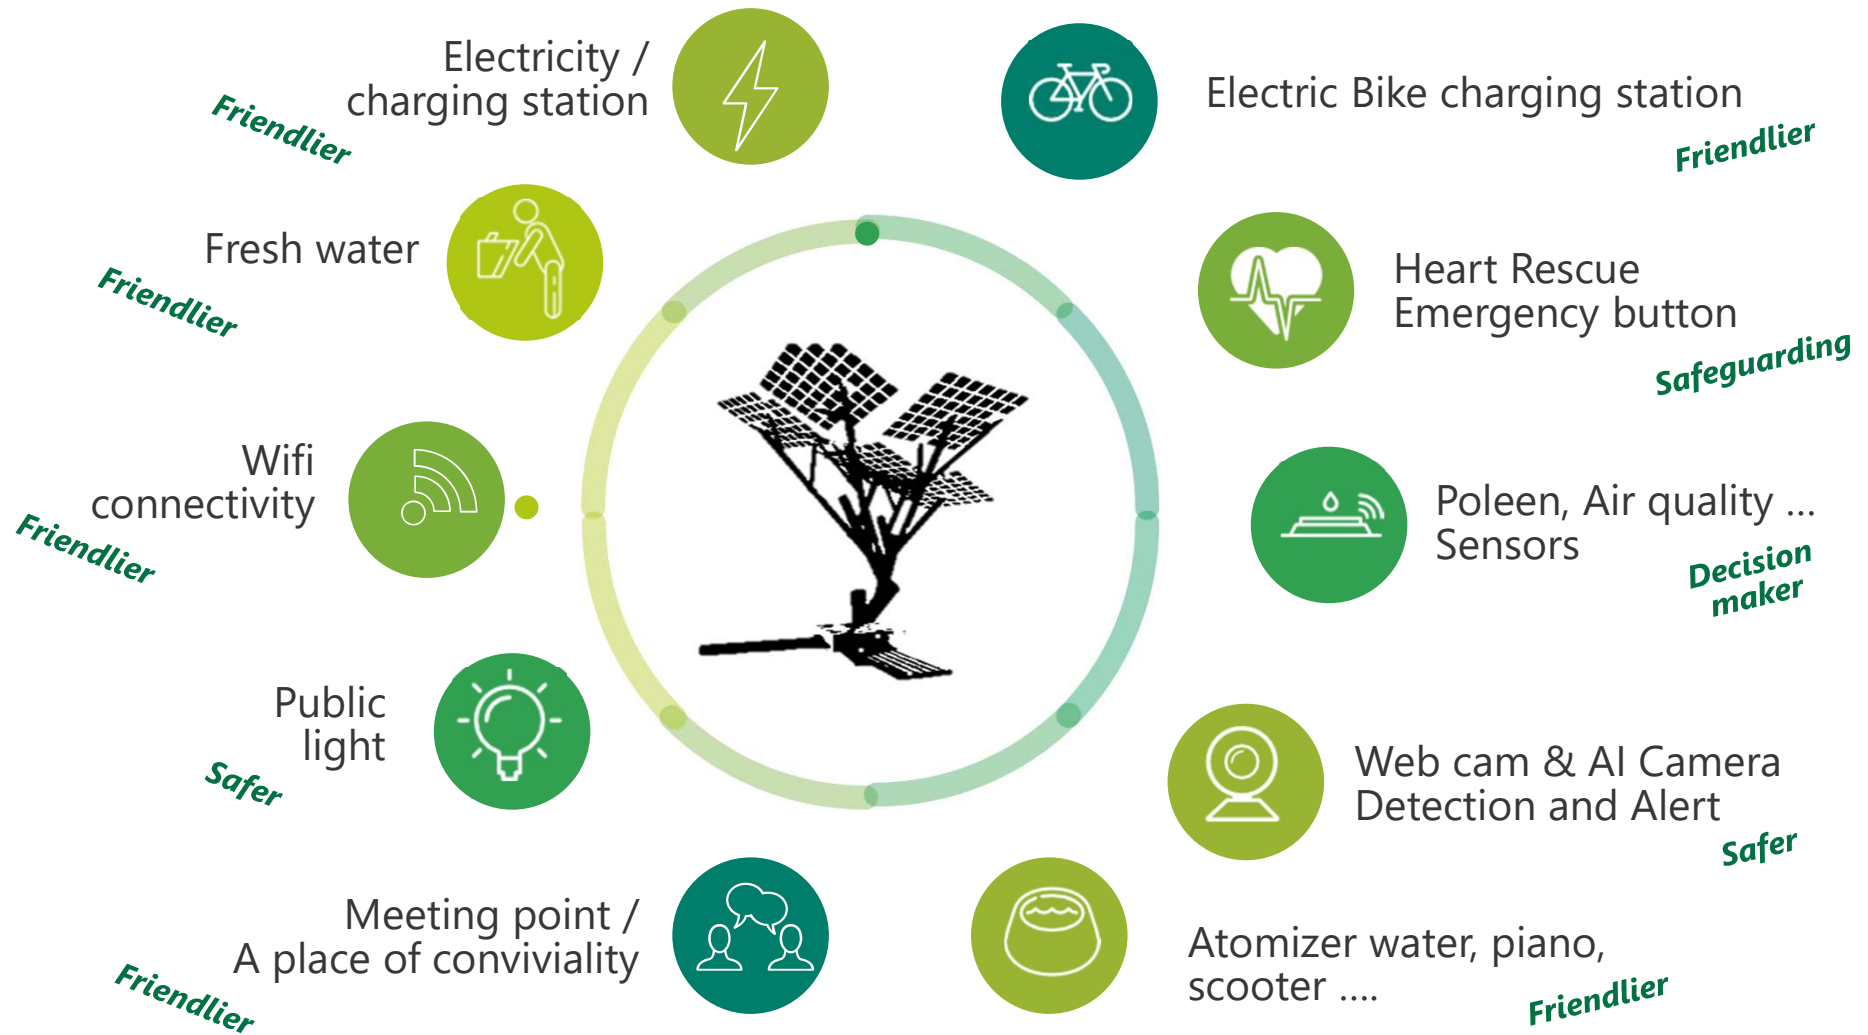

Only with the sun to produce electricity or the natural humidity of the air to produce water !

Imagine the attraction of these places to then collect data ....

## eTree is an amazing digital branding physical platform

eTree is used by brands like Orange and organizations that need to promote their image of corporate and social responsibility through this off grid, sustainable and zero carbon innovation.

Installing an eTree in a public space is act by which a company places a very symbolic ac... and communicates strong values : environment friendliness, progress through technology, proximity and desire to give back to the public.

# eTree – the first ever Solar Tree that brings together an extended array of services to the public

**Flexible, customizable ... !**