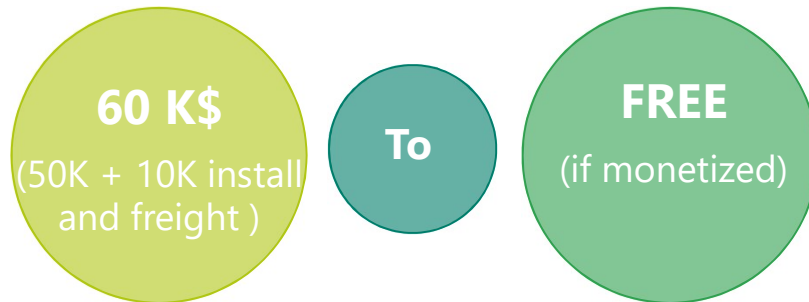

eTree is providing flexibility in prices as well

From cost to source of revenues