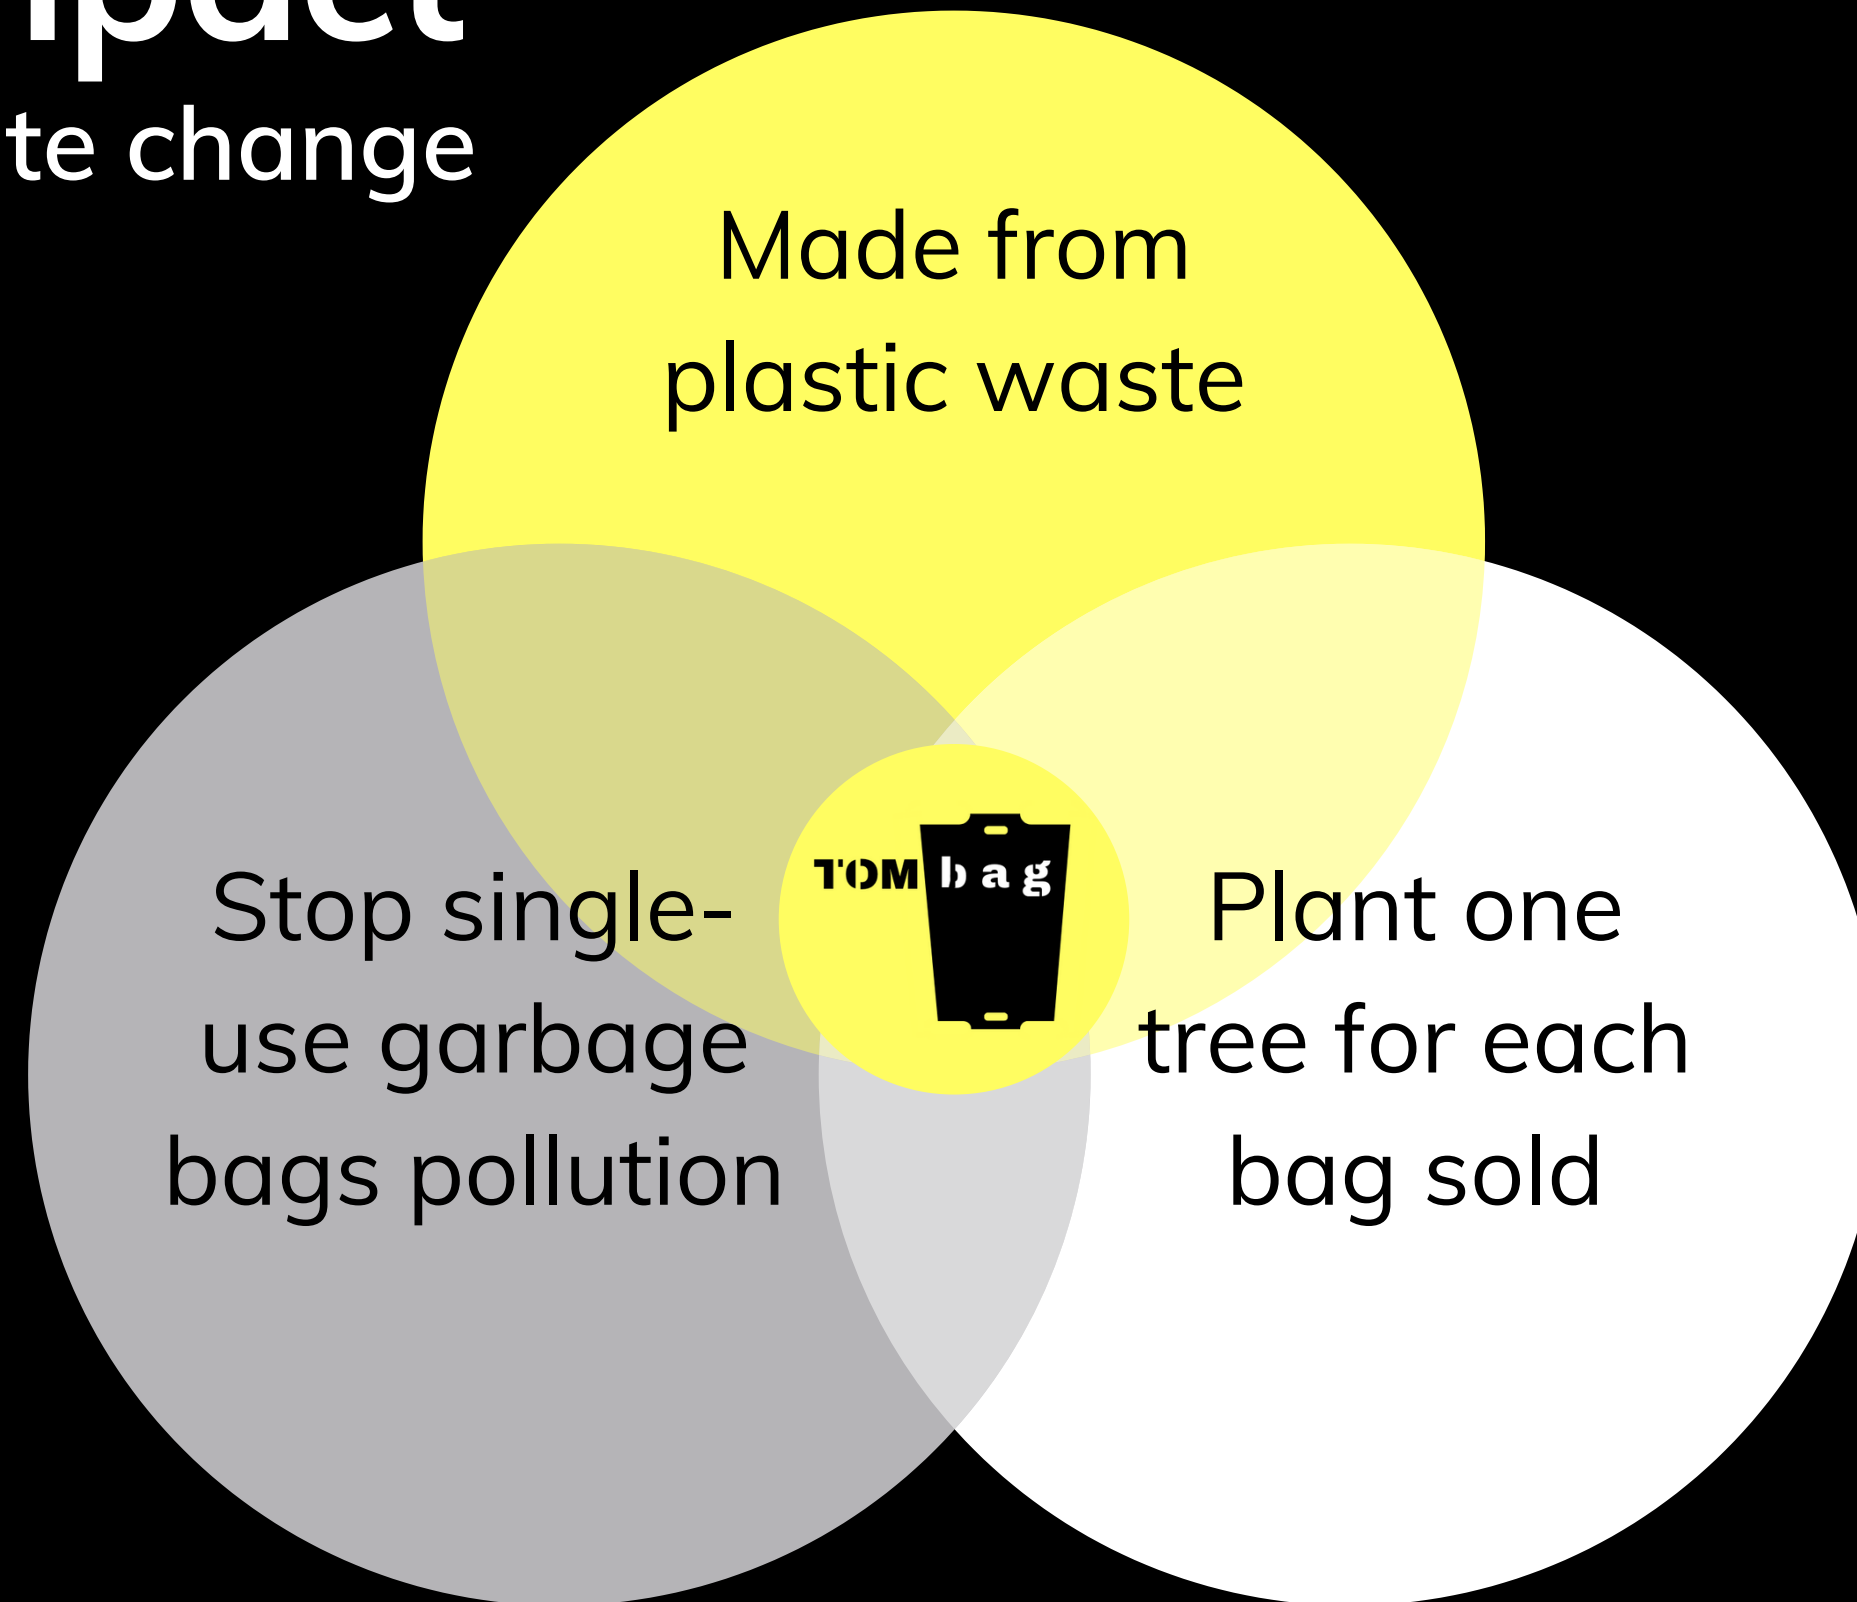

Social Impact

Reversing climate change