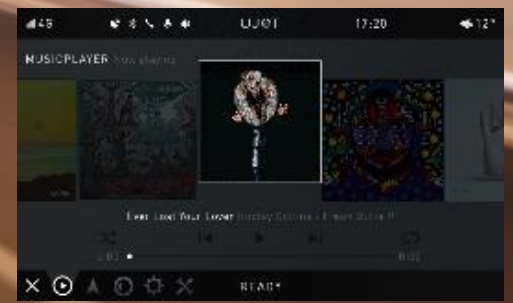

The first ever mass-produced
ORBITAL WHEEL

Attention to
EVERY DETAIL

A CONNECTED EXPERIENCE

A WORLD CLASS USER INTERFACE
with easy access to **NAVIGATION,**
VOICE CONTROL, MUSIC PLAYBACK
and integrated **HD CAMERA.**

A DEDICATED ONBOARD COMPUTER
offers full connectivity to your smartphone
and the cloud. It integrates **GPS, 3G,**
WI-FI AND BLUETOOTH for the most intuitive ride
and advanced safety monitoring.

WORLD CLASS
USER INTERFACE
FOR THE MOST
INTUITIVE RIDE