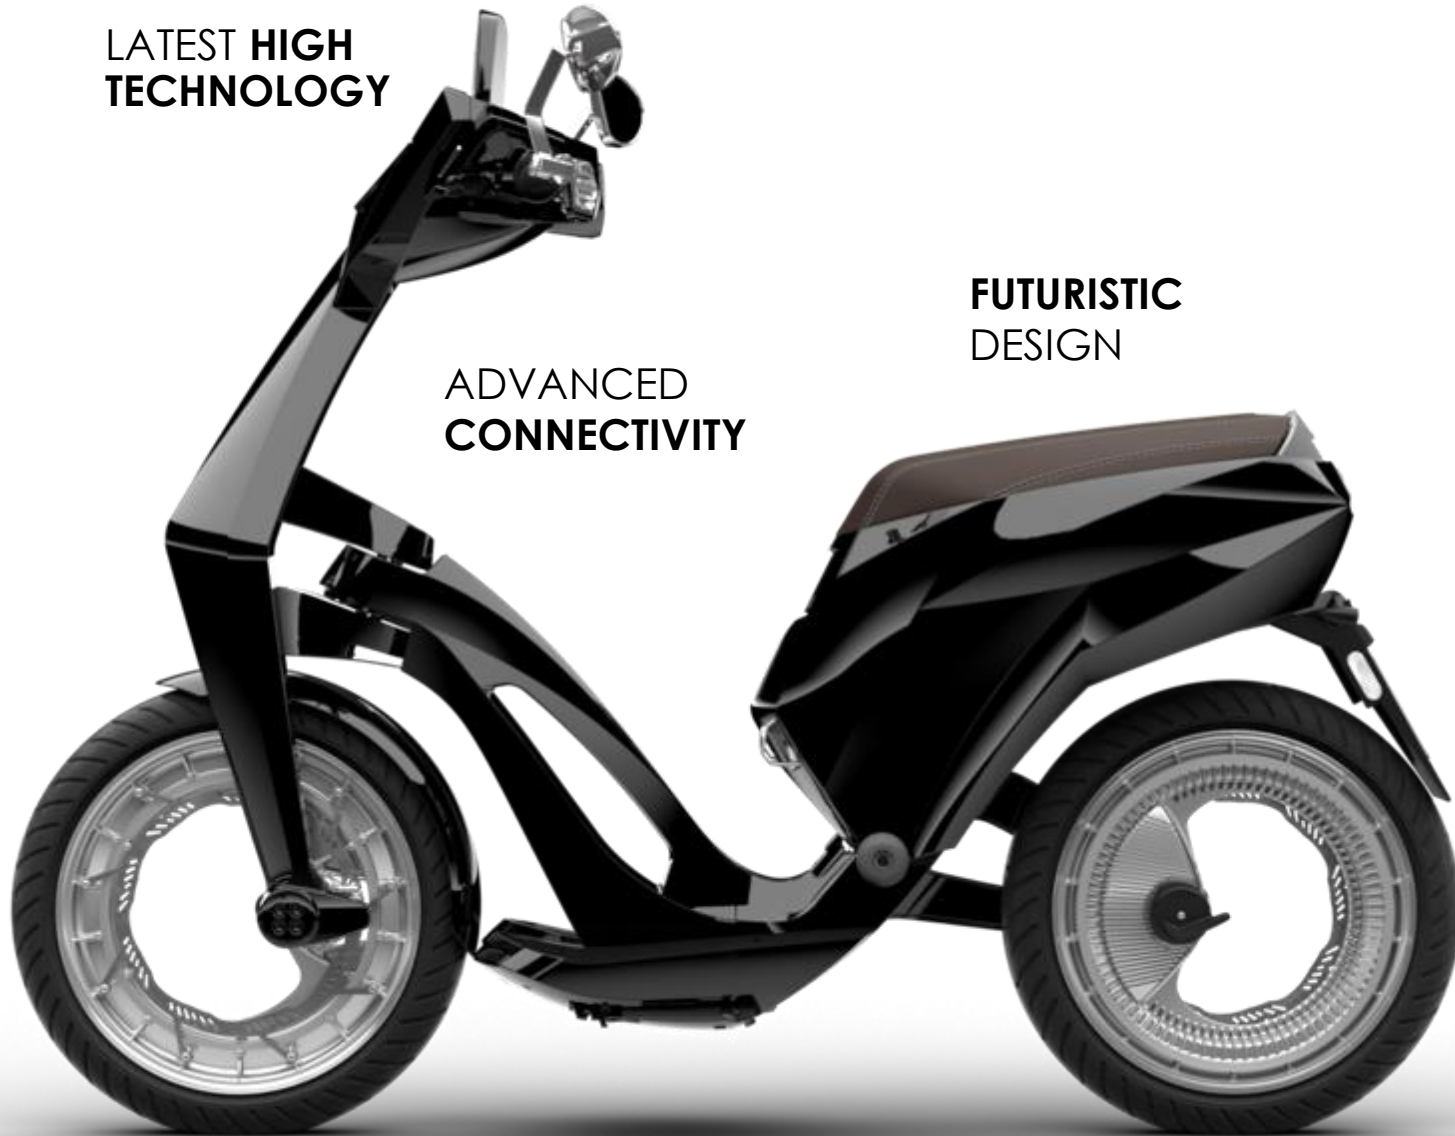

**UJET WANTS TO REDEFINE THE WAY CITY
LOVERS MOVE FOR THE BETTER**

A NEW EXPERIENCE FOR CITY LOVERS

Introducing the most technologically advanced and stylish mobility solution in its category: the Ujet electric scooter.

Designed with the perfect balance between high tech and refined design.

Urban mobility as it should be:

SUSTAINABLE THINKING
SIMPLICITY
STYLE
EASY TO USE

**LATEST HIGH
TECHNOLOGY**

**ADVANCED
CONNECTIVITY**

**FUTURISTIC
DESIGN**

PRODUCT VIDEO

43 kg with small battery

49 kg with large battery

Frame **32 kg**

Small battery **11 kg** - Large battery **17 kg**

4 kW / 5,44 hp

90 Nm torque

A DEDICATED ONBOARD COMPUTER
offers full connectivity to your smartphone
and the cloud. It integrates **GPS, 3G,**
WI-FI AND BLUETOOTH for the most intuitive ride
and advanced safety monitoring.

WORLD CLASS
USER INTERFACE
FOR THE MOST
INTUITIVE RIDE